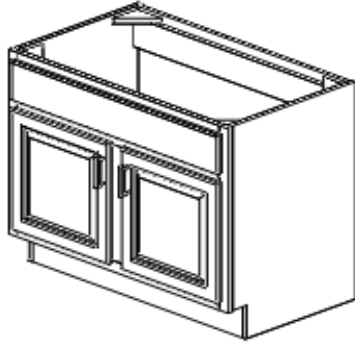

Vanity Cabinets

Premier Classic

Vanity (V)

Available Sizes:

Width: 24 or 30

Height: 34.5

Depth: 21

One adjustable full depth shelf.

30 inch vanity also available with a drawer stack on either side.

Vanity Drawer Base (VDB)

Available Sizes:

Width: 12

Height: 34.5

Depth: 21

Vanity (V)

Available Sizes:

Width: 36

Height: 34.5

Depth: 21

One adjustable full depth shelf.

Also available with a drawer stack on either side

Vanity (VD)

Available Sizes:

Width: 48 or 60

Height: 34.5

Depth: 21

One adjustable full depth shelf.

For single bowl top only.