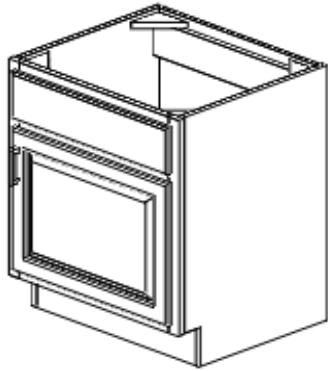

Vanity Cabinets

Premier Classic

Vanity (V)

Available Sizes:

Width: 24 or 30

Height: 34.5

Depth: 21

One adjustable full depth shelf.

30 inch vanity also available with a drawer stack on either side.

Vanity Drawer Base (VDB)

Available Sizes:

Width: 12

Height: 34.5

Depth: 21

Vanity (V)

Available Sizes:

Width: 36

Height: 34.5

Depth: 21

One adjustable full depth shelf.

Also available with a drawer stack on either side

Vanity (VD)

Available Sizes:

Width: 48 or 60

Height: 34.5

Depth: 21

One adjustable full depth shelf.

For single bowl top only.