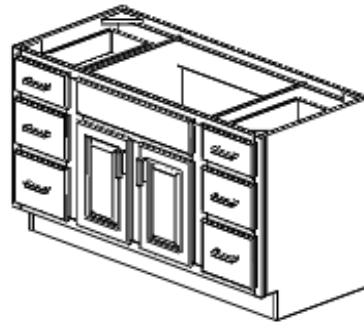

Vanity Cabinets

Premier Classic

Vanity (V)

Available Sizes:

Width: 24 or 30

Height: 34.5

Depth: 21

One adjustable full depth shelf.

30 inch vanity also available with a drawer stack on either side.

Vanity Drawer Base (VDB)

Available Sizes:

Width: 12

Height: 34.5

Depth: 21

Vanity (V)

Available Sizes:

Width: 36

Height: 34.5

Depth: 21

One adjustable full depth shelf.

Also available with a drawer stack on either side

Vanity (VD)

Available Sizes:

Width: 48 or 60

Height: 34.5

Depth: 21

One adjustable full depth shelf.

For single bowl top only.