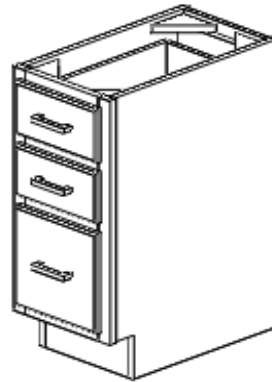

Vanity Cabinets

Premier Classic

Vanity (V)

Available Sizes:

Width: 24 or 30

Height: 34.5

Depth: 21

One adjustable full depth shelf.

30 inch vanity also available with a drawer stack on either side.

Vanity Drawer Base (VDB)

Available Sizes:

Width: 12

Height: 34.5

Depth: 21

Vanity (V)

Available Sizes:

Width: 36

Height: 34.5

Depth: 21

One adjustable full depth shelf.

Also available with a drawer stack on either side

Vanity (VD)

Available Sizes:

Width: 48 or 60

Height: 34.5

Depth: 21

One adjustable full depth shelf.

For single bowl top only.