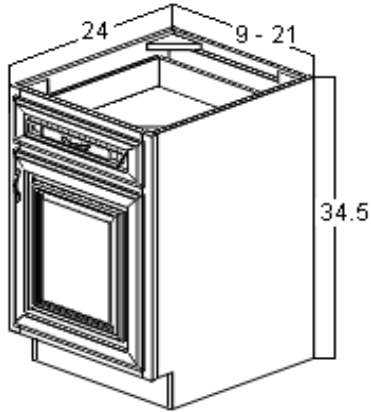

## Premier Classic

Base Single Door (B)

Available Sizes:

Width: 9, 12, 15, 18, 21

Height: 34.5

Depth: 24

One adjustable 1/2 depth shelf

Base Double Door (B)

Available Sizes:

Width: 24, 27

Height: 34.5

Depth: 24

One adjustable 1/2 depth shelf

Base Double Door / Drawer (B)

Available Sizes:

Width: 30, 33, 36, 39, 42, 48

Height: 34.5

Depth: 24

One adjustable 1/2 depth shelf

Blind Base Corner (BBC)

Available Sizes:

Width: 36

Height: 34.5

Depth: 24

Height: 34.5

Depth: 24

Metal lazy susan with two racks.

Sink Base (SB)

Available Sizes:

Width: 36

Height: 34.5

Depth: 24