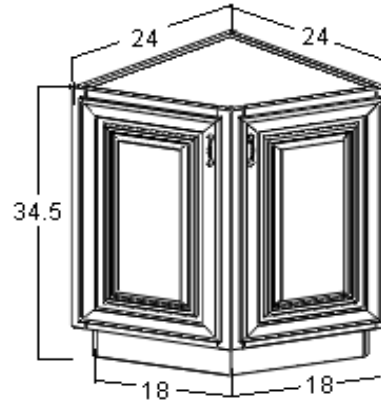

Height: 34.5

Depth: 24

One adjustable 1/2 depth shelf

Blind Base Corner (BBC)

Available Sizes:

Width: 36

Height: 34.5

Depth: 24

## Premier Classic

Drawer Base (DB)

Available Sizes:

Width: 12, 15, 18, 21, 24, 30, 36

Height: 34.5

Depth: 24

One standard drawer and two deep drawers.

Base Angle (BA)

Available Sizes:

Width: 24

Height: 34.5

Depth: 24

One adjustable full depth shelf.

Lazy Susan (LS)

Available Sizes:

Width: 36

Height: 34.5

Depth: 24

Metal lazy susan with two racks.

Sink Base (SB)

Available Sizes:

Width: 36

Height: 34.5

Depth: 24