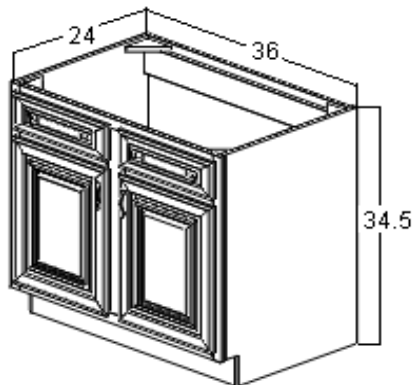

Height: 34.5

Depth: 24

One adjustable 1/2 depth shelf

Blind Base Corner (BBC)

Available Sizes:

Width: 36

Height: 34.5

Depth: 24

## Premier Classic

Drawer Base (DB)

Available Sizes:

Width: 12, 15, 18, 21, 24, 30, 36

Height: 34.5

Depth: 24

One standard drawer and two deep drawers.

Base Angle (BA)

Available Sizes:

Width: 24

Height: 34.5

Depth: 24

One adjustable full depth shelf.

Lazy Susan (LS)

Available Sizes:

Width: 36

Height: 34.5

Depth: 24

Metal lazy susan with two racks.

Sink Base (SB)

Available Sizes:

Width: 36

Height: 34.5

Depth: 24