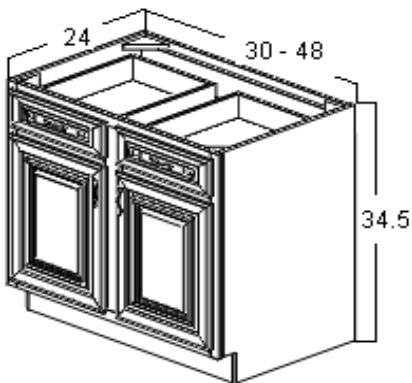

## Premier Classic

Base Single Door (B)

Available Sizes:

Width: 9, 12, 15, 18, 21

Height: 34.5

Depth: 24

One adjustable 1/2 depth shelf

Base Double Door (B)

Available Sizes:

Width: 24, 27

Height: 34.5

Depth: 24

One adjustable 1/2 depth shelf

Base Double Door / Drawer (B)

Available Sizes:

Width: 30, 33, 36, 39, 42, 48

Height: 34.5

Depth: 24

One adjustable 1/2 depth shelf

Blind Base Corner (BBC)

Available Sizes:

Width: 36

Height: 34.5

Depth: 24

Height: 34.5

Depth: 24

Metal lazy susan with two racks.

Sink Base (SB)

Available Sizes:

Width: 36

Height: 34.5

Depth: 24