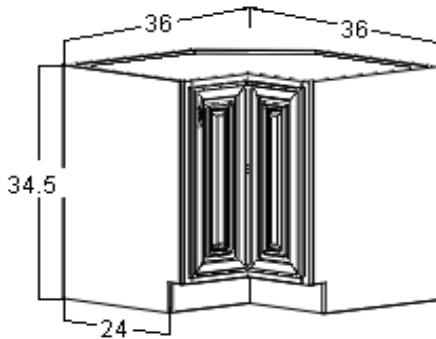

## Premier Classic

Base Single Door (B)

Available Sizes:

Width: 9, 12, 15, 18, 21

Height: 34.5

Depth: 24

One adjustable 1/2 depth shelf

Base Double Door (B)

Height: 34.5

Depth: 24

One adjustable 1/2 depth shelf

Blind Base Corner (BBC)

Available Sizes:

Width: 36

Height: 34.5

Depth: 24

## Premier Classic

Drawer Base (DB)

Available Sizes:

Width: 12, 15, 18, 21, 24, 30, 36

Height: 34.5

Depth: 24

One standard drawer and two deep drawers.

Base Angle (BA)

Available Sizes:

Width: 24

Height: 34.5

Depth: 24

One adjustable full depth shelf.

Lazy Susan (LS)

Available Sizes:

Width: 36