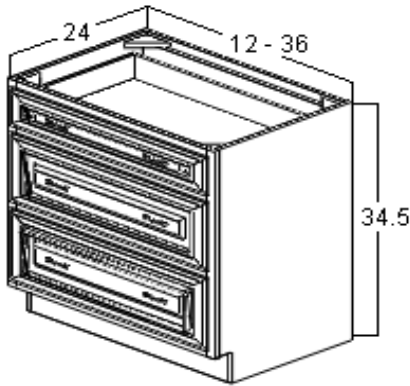

Base Cabinets (cont.)

Premier Classic

Drawer Base (DB)

Available Sizes:

Width: 12, 15, 18, 21, 24, 30, 36

Height: 34.5

Depth: 24

One standard drawer and two deep drawers.