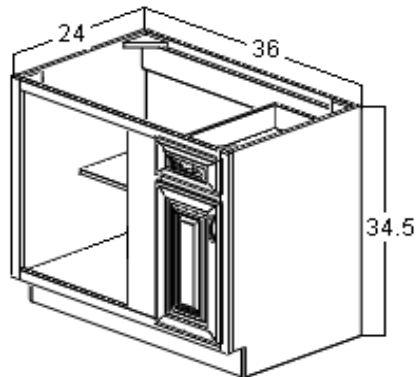

## Premier Classic

Base Single Door (B)

Available Sizes:

Width: 9, 12, 15, 18, 21

Height: 34.5

Depth: 24

One adjustable 1/2 depth shelf

Base Double Door (B)

Available Sizes:

Width: 24, 27

Height: 34.5

Depth: 24

One adjustable 1/2 depth shelf

Base Double Door / Drawer (B)

Available Sizes:

Width: 30, 33, 36, 39, 42, 48

Height: 34.5

Depth: 24

One adjustable 1/2 depth shelf

Blind Base Corner (BBC)

Available Sizes:

Width: 36

Height: 34.5

Depth: 24

Left blind shown.

Blind panel (stile) is 8" wide.

Door is hinged from blind panel.

One adjustable 1/2 depth shelf