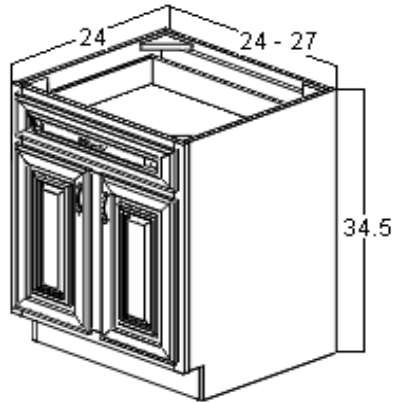

## Premier Classic

Base Single Door (B)

Available Sizes:

Width: 9, 12, 15, 18, 21

Height: 34.5

Depth: 24

One adjustable 1/2 depth shelf

Base Double Door (B)

Available Sizes:

Width: 24, 27

Height: 34.5

Depth: 24

One adjustable 1/2 depth shelf

Base Double Door / Drawer (B)

Available Sizes:

Width: 30, 33, 36, 39, 42, 48

Height: 34.5

Depth: 24

One adjustable 1/2 depth shelf

Blind Base Corner (BBC)

Available Sizes:

Width: 36

Height: 34.5

Depth: 24

Height: 34.5

Depth: 24

Metal lazy susan with two racks.

Sink Base (SB)

Available Sizes:

Width: 36

Height: 34.5

Depth: 24