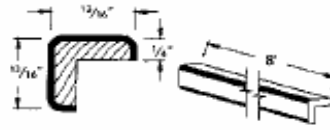

## Premier Classic

---

Scribe Moulding (SM)

Available Sizes:

Width: 96"  
Height: 3/4"

Outside Corner Scribe (OCS)

Available Sizes:

Width: 96"  
Height: 13/16"