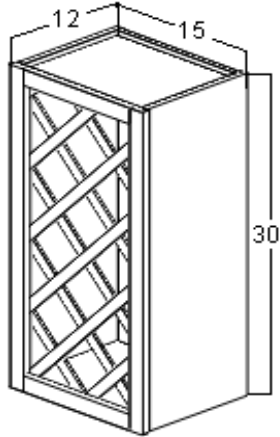

## Premier Classic

Microwave Cabinet (MW)

Available Sizes:

Width: 30  
Height: 30, 36, 42  
Depth: 12

Appliance Garage (AG)

Available Sizes:

Width: 24  
Height: 18  
Depth: 12

Base Spice Drawer (BSD)

Available Sizes:

Width: 6  
Height: 34.5  
Depth: 24

Wall Spice Cabinet (SDC)

Available Sizes:

Width: 30  
Height: 6  
Depth: 12

## Premier Classic

Lattice Wine Rack (LWR)

Available Sizes:

Width: 30

Height: 15

Depth: 12

Holds 11 bottles.

Can be installed vertically or horizontally.

Width: 30

Height: 15

Depth: 12

Holds 10 plates.

Decorative Panel (DP)

Available Sizes:

Width: 12

Height: 30, 36, 42