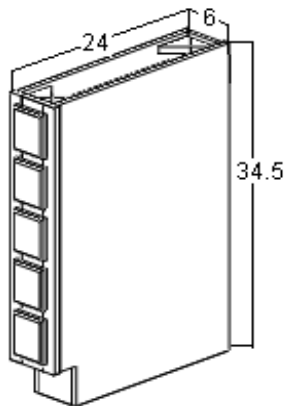

## Premier Classic

Microwave Cabinet (MW)

Available Sizes:

Width: 30  
Height: 30, 36, 42  
Depth: 12

Appliance Garage (AG)

Available Sizes:

Width: 24  
Height: 18  
Depth: 12

Base Spice Drawer (BSD)

Available Sizes:

Width: 6  
Height: 34.5  
Depth: 24

Wall Spice Cabinet (SDC)

Available Sizes:

Width: 30  
Height: 6  
Depth: 12

## Premier Classic

Lattice Wine Rack (LWR)

Available Sizes:

Width: 30

Height: 15

Depth: 12

Holds 11 bottles.

Can be installed vertically or horizontally.

Width: 30

Height: 15

Depth: 12

Holds 10 plates.

Decorative Panel (DP)

Available Sizes:

Width: 12

Height: 30, 36, 42