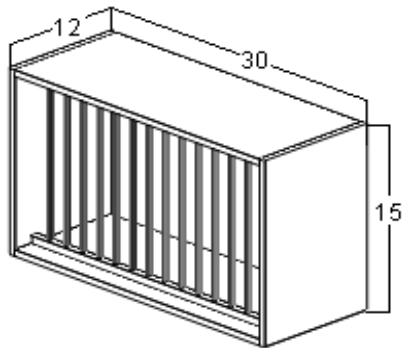

Available Sizes:

Width: 6  
Height: 34.5  
Depth: 24

Wall Spice Cabinet (SDC)

Available Sizes:

Width: 30  
Height: 6  
Depth: 12

## Premier Classic

Lattice Wine Rack (LWR)

Available Sizes:

Width: 30

Height: 15

Depth: 12

Holds 11 bottles.

Can be installed vertically or horizontally.

3 3/4" diameter bottle.

Stem Glass Holder (SGH)

Available Sizes:

Width: 30

Height: 2

Depth: 12

Plate Rack (PR)

Available Sizes:

Width: 30

Height: 15

Depth: 12

Holds 10 plates.

Decorative Panel (DP)

Available Sizes:

Width: 12

Height: 30, 36, 42