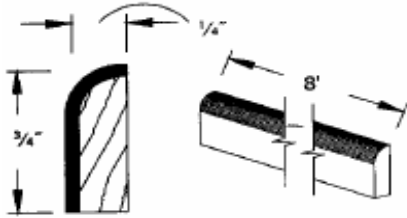

Accessory Cabinets

Premier Classic

Scribe Moulding (SM)

Available Sizes:

Width: 96"
Height: 3/4"