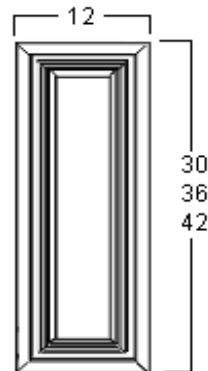

Available Sizes:

Width: 6  
Height: 34.5  
Depth: 24

Wall Spice Cabinet (SDC)

Available Sizes:

Width: 30  
Height: 6  
Depth: 12

## Premier Classic

Lattice Wine Rack (LWR)

Available Sizes:

Width: 30

Height: 15

Depth: 12

Holds 11 bottles.

Can be installed vertically or horizontally.

3 3/4" diameter bottle.

Stem Glass Holder (SGH)

Available Sizes:

Width: 30

Height: 2

Depth: 12

Plate Rack (PR)

Available Sizes:

Width: 30

Height: 15

Depth: 12

Holds 10 plates.

Decorative Panel (DP)

Available Sizes:

Width: 12

Height: 30, 36, 42