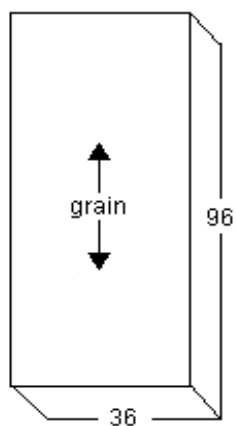

## Premier Classic

Decorative Panel (DP)

Available Sizes:

Width: 24

Height: 30

Island Panel (IS)

Available Sizes:

Width: 96

Height: 36

\*grain runs bottom to top

\*1/2" to 5/8" thick

Base Filler (BF)

Available Sizes:

Width: 3

Height: 34.5

Wall Filler (WF)

Available Sizes:

Width: 3

Height: 42

Toe Kick (TK)

Available Sizes:

Width: 96

Height: 4.5

## Premier Classic

Stained Plywood (SPW)

Available Sizes:

Width: 36

Height: 96

\*grain runs bottom to top

\*1/4 inch thick

Base End Panel (BEP)