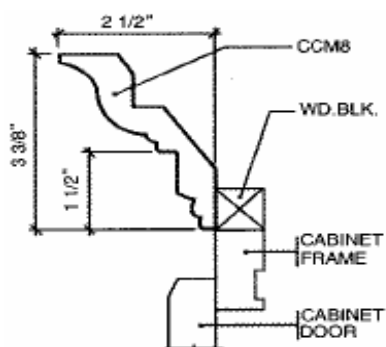

## Premier Classic

Stained Plywood (SPW)

Available Sizes:

Width: 36

Height: 96

\*grain runs bottom to top

\*1/4 inch thick

Base End Panel (BEP)

Available Sizes:

Width: 3

Height: 34.5

Depth: 24

Crown Moulding (LCM)

Available Sizes:

Width: 96"

Height: 3 3/8"

Rope Insert (Rope)

Available Sizes:

Width: 96"

Height: 1"