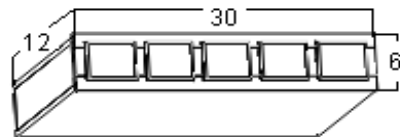

## Premier Classic

Microwave Cabinet (MW)

Available Sizes:

Width: 30  
Height: 30, 36, 42  
Depth: 12

Appliance Garage (AG)

Available Sizes:

Width: 24  
Height: 18  
Depth: 12

Base Spice Drawer (BSD)

Available Sizes:

Width: 6  
Height: 34.5  
Depth: 24

Wall Spice Cabinet (SDC)

Available Sizes:

Width: 30  
Height: 6  
Depth: 12

Width: 30

Height: 15

Depth: 12

Holds 10 plates.

Decorative Panel (DP)

Available Sizes:

Width: 12

Height: 30, 36, 42