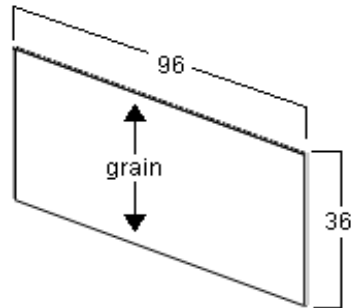

Width: 30

Height: 15

Depth: 12

Holds 10 plates.

Decorative Panel (DP)

Available Sizes:

Width: 12

Height: 30, 36, 42

## Premier Classic

Decorative Panel (DP)

Available Sizes:

Width: 24

Height: 30

Island Panel (IS)

Available Sizes:

Width: 96