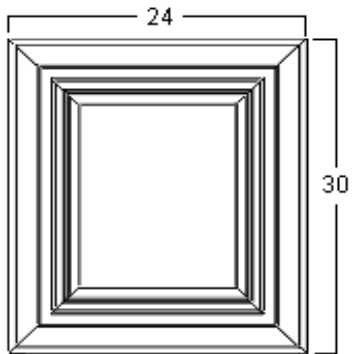

Available Sizes:

Width: 6  
Height: 34.5  
Depth: 24

Wall Spice Cabinet (SDC)

Available Sizes:

Width: 30  
Height: 6  
Depth: 12

3 3/4" diameter bottle.

Stem Glass Holder (SGH)

Available Sizes:

Width: 30

Height: 2

Depth: 12

Plate Rack (PR)

Available Sizes:

Width: 30

Height: 15

Depth: 12

Holds 10 plates.

Decorative Panel (DP)

Available Sizes:

Width: 12

Height: 30, 36, 42

## Premier Classic

Decorative Panel (DP)

Available Sizes:

Width: 24

Height: 30

Island Panel (IS)

Available Sizes:

Width: 96