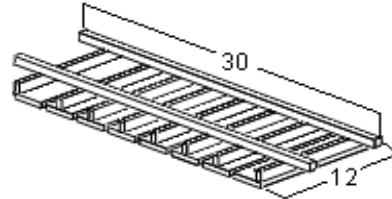

## Premier Classic

Lattice Wine Rack (LWR)

Available Sizes:

Width: 30

Height: 15

Depth: 12

Holds 11 bottles.

Can be installed vertically or horizontally.

3 3/4" diameter bottle.

Stem Glass Holder (SGH)

Available Sizes:

Width: 30

Height: 2

Depth: 12

Plate Rack (PR)

Available Sizes:

Width: 30

Height: 15

Depth: 12

Holds 10 plates.

Decorative Panel (DP)

Available Sizes:

Width: 12

Height: 30, 36, 42