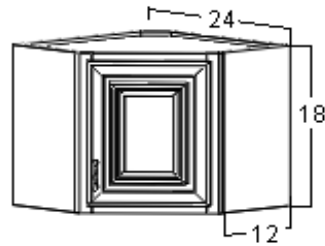

## Premier Classic

Microwave Cabinet (MW)

Available Sizes:

Width: 30  
Height: 30, 36, 42  
Depth: 12

Appliance Garage (AG)

Available Sizes:

Width: 24  
Height: 18  
Depth: 12

Base Spice Drawer (BSD)

Available Sizes:

Width: 6  
Height: 34.5  
Depth: 24

Wall Spice Cabinet (SDC)

Available Sizes:

Width: 30  
Height: 6  
Depth: 12

Width: 30

Height: 15

Depth: 12

Holds 10 plates.

Decorative Panel (DP)

Available Sizes:

Width: 12

Height: 30, 36, 42

Available Sizes:

Width: 3

Height: 34.5

Depth: 24

Crown Moulding (LCM)

Available Sizes:

Width: 96"

Height: 3 3/8"