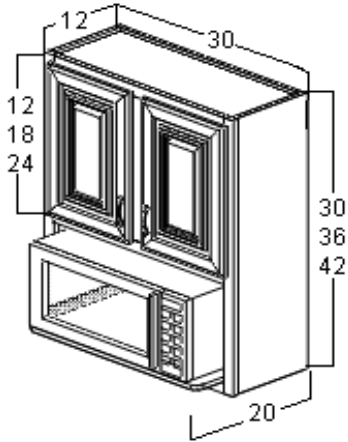

## Premier Classic

Microwave Cabinet (MW)

Available Sizes:

Width: 30  
Height: 30, 36, 42  
Depth: 12

Appliance Garage (AG)

Available Sizes:

Width: 24  
Height: 18  
Depth: 12

Base Spice Drawer (BSD)

Available Sizes:

Width: 6  
Height: 34.5  
Depth: 24

Wall Spice Cabinet (SDC)

Available Sizes:

Width: 30  
Height: 6  
Depth: 12

Width: 30

Height: 15

Depth: 12

Holds 10 plates.

Decorative Panel (DP)

Available Sizes:

Width: 12

Height: 30, 36, 42