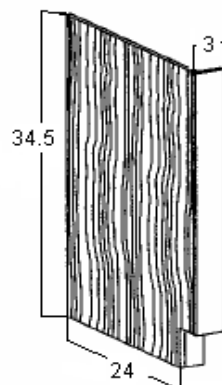

## Premier Classic

Stained Plywood (SPW)

Available Sizes:

Width: 36

Height: 96

\*grain runs bottom to top

\*1/4 inch thick

Base End Panel (BEP)

Available Sizes:

Width: 3

Height: 34.5

Depth: 24

Crown Moulding (LCM)

Available Sizes:

Width: 96"

Height: 3 3/8"

Rope Insert (Rope)

Available Sizes:

Width: 96"

Height: 1"