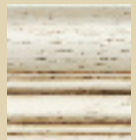

Color Tones

Ivory

Ivory Harvest

Ivory Sable

Bisque

Bisque Harvest

Bisque Sable

Espresso

Rustic Cabinetry

AVAILABLE IN 2 DOOR STYLES AND 3 FINISHES

Rustic Hickory is a relatively smooth hardwood chosen for its dramatic color and shade variation and its prominent grain. Color can vary from nearly white to medium-brown. Bird pecks, small pin knots, and mineral streaks are common in hickory.